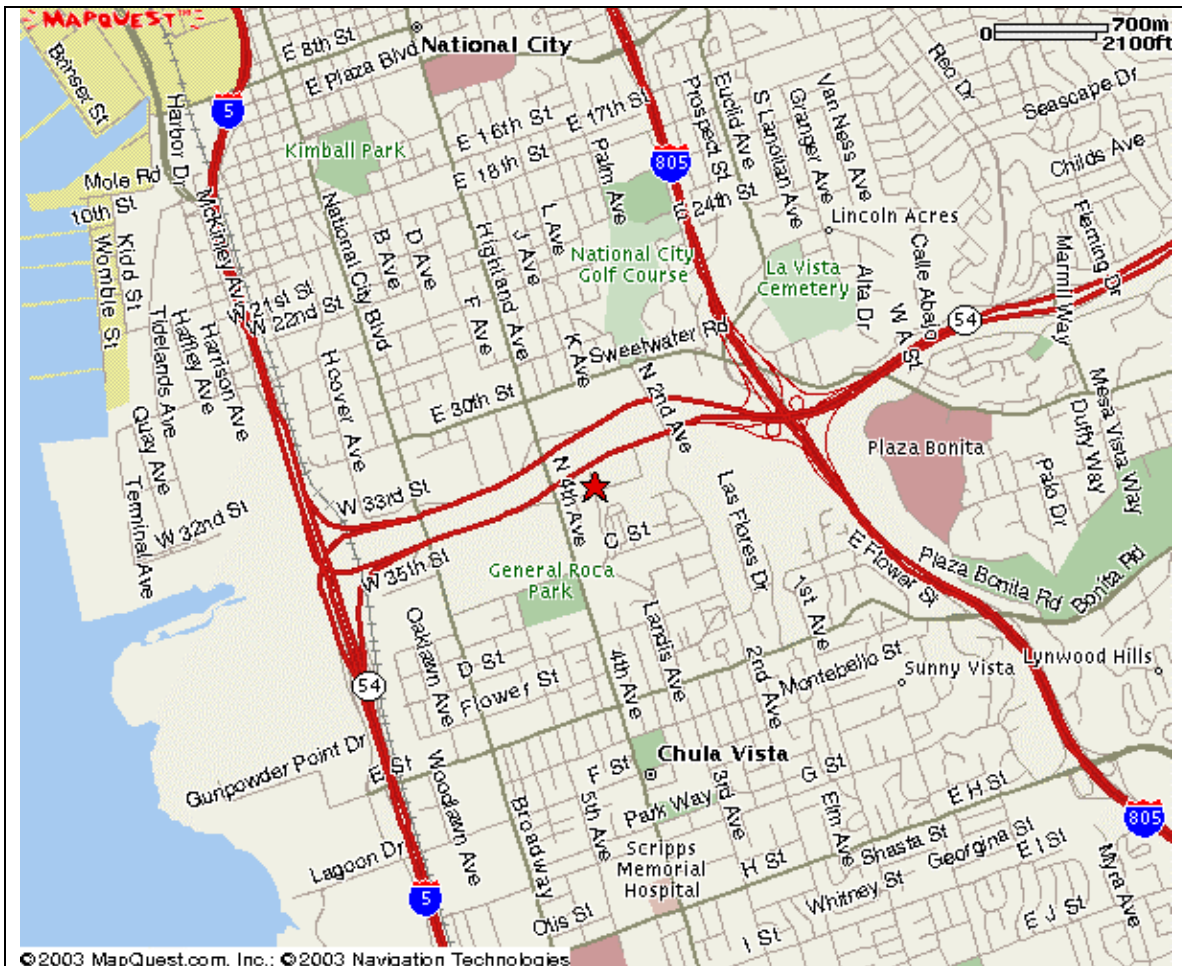

Quality Lift Trucks
115 North Glover Avenue
Chula Vista, California 91910
(619) 425-1640

Hours: Monday through Friday – 8:00am to 5:00pm

From Highway 5
Take CA-54 East
Take the HIGHLAND AVE exit towards
4TH AVE.
Turn Right onto North 4th AVE.
Stay straight to go onto N 4TH AVE.
Turn LEFT onto BRISBANE ST.
Turn RIGHT onto TROUSDALE DR.
Turn LEFT onto N GLOVER AVE.

From Interstate 805
Take CA-54 West
Take the HIGHLAND AVE exit towards
4TH AVE.
Turn Right onto N 4th AVE.
Stay straight to go onto N 4TH AVE.
Turn LEFT onto BRISBANE ST.
Turn RIGHT onto TROUSDALE DR.
Turn LEFT onto N GLOVER AVE